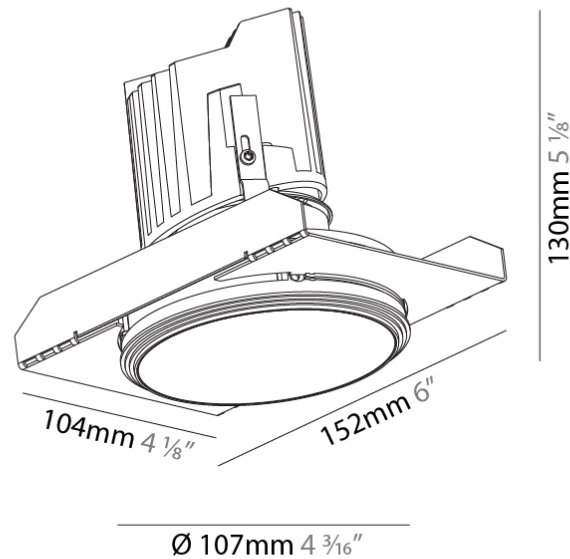

ELECTRICAL

Lamp Type: LED (Zhaga Standard)
Input Wattage (W): 13
Total Output Wattage (W): 11.8
Dimming: Tri-Mode (Non-Dimming and Phase Dimming (120Vac only) and 0-10V Dimming)
Driver Included: No
Driver Location: Recessed Housing
Driver Type: Constant Current - Universal
Driver Class: Class 2
Housing: See components
Input Voltage (V): 120 - 277
Constant Current (MA): 350

LED

Number of LEDs: 1
Color Temperature (°K): 2700 / 3000 / 3500 / 4000
Max. Delivered Lumen (lm): 876 / 909 / 955 / 974
Nominal Lumen (lm): 1304 / 1352 / 1421 / 1450
CRI: >90 CRI
Efficiency (%): 87.9 / 88.4 / 87.9
Lamp Life (hrs): 50000
Upon Request: RGB-W Tunable White Special Color Temperature Special LED

OPTICAL

Reflector°: 18 / 42 / 60
Optic°: Lens Pack - No Lens / Linear Spread Lens / Honeycomb / Spread Lens
Upon Request: Special Beam Angles

RATINGS AND CERTIFICATIONS

382, F 416-247-9319, www.zaneen.com

Created by Zaneen for North American Standards. At the end of the existing Model #. For assistance on 'custom' specifications, contact zteam@zaneen.com. In a constant effort to supply the best product, we reserve the right to change specifications or materials without notice. The most recent specification sheets are found at zaneen.com

IP rating: IP20