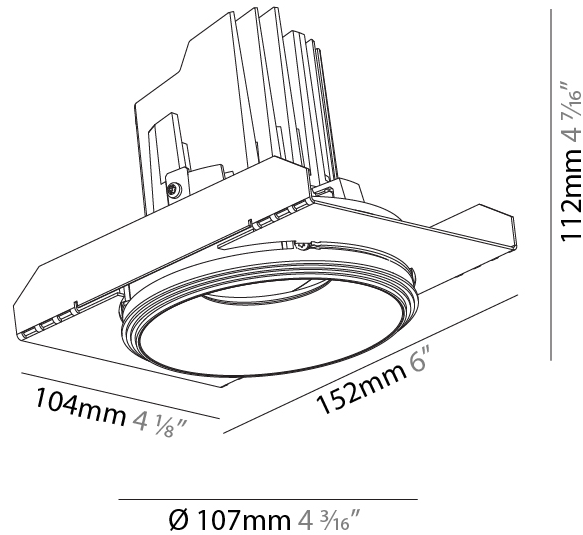

ELECTRICAL

Lamp Type: LED (Zhaga Standard)
Input Wattage (W): 15.5
Total Output Wattage (W): 14.5
Dimming: Tri-Mode (Non-Dimming and Phase Dimming (120Vac only) and 0-10V Dimming)
Driver Included: No
Driver Location: Recessed Housing
Driver Type: Constant Current - Universal
Driver Class: Class 2
Housing: See components
Input Voltage (V): 120 - 277
Constant Current (MA): 500

LED

Number of LEDs: 1
Color Temperature (°K): 2700 / 3000 / 3500 / 4000
Max. Delivered Lumen (lm): 940 / 980 / 1029 / 1050
Nominal Lumen (lm): 1386 / 1438 / 1511 / 1542
CRI: >90 CRI
Efficiency (%): 87.9 / 88.4 / 87.9
Lamp Life (hrs): 50000
Upon Request: RGB-W Tunable White Special Color Temperature Special LED

OPTICAL

Reflector°: 20 / 40 / 60
Adjustability: Rotational 355°; Tilt 10°
Upon Request: Special Beam Angles

RATINGS AND CERTIFICATIONS

Zaneen Group Inc. © 2024, T 1800-388-3382, F 416-247-9319, www.zaneen.com
Certified By: Certified for North American Standards
Available for International specifications by adding "INT" at the end of the existing Model #. For assistance on 'custom' specifications, contact zteam@zaneen.com.
IP Rating: IP20
If a conflict occurs to supply the best product, we reserve the right to change specifications or materials without notice. The most recent specification sheets are found at zaneen.com