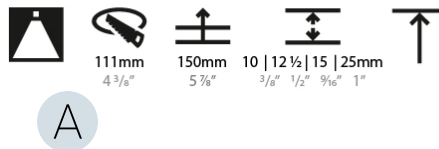

ELECTRICAL

Lamp Type: LED (Zhaga Standard)
Input Wattage (W): 13
Total Output Wattage (W): 11.8
Dimming: Tri-Mode (Non-Dimming and Phase Dimming (120Vac only) and 0-10V Dimming)
Driver Included: No
Driver Location: Recessed Housing
Driver Type: Constant Current - Universal
Driver Class: Class 2
Housing: See components
Input Voltage (V): 120 - 277
Constant Current (MA): 350

LED

Number of LEDs: 1
Color Temperature (°K): 2700 / 3000 / 3500 / 4000
Max. Delivered Lumen (lm): 876 / 909 / 955 / 974
Nominal Lumen (lm): 1304 / 1352 / 1421 / 1450
CRI: >90 CRI
Efficiency (%): 87.9 / 88.4 / 87.9
Lamp Life (hrs): 50000
Upon Request: RGB-W Tunable White Special Color Temperature Special LED

OPTICAL

Reflector°: 18 / 42 / 60
Optic°: Lens Pack - No Lens / Linear Spread Lens / Honeycomb / Spread Lens
Upon Request: Special Beam Angles

RATINGS AND CERTIFICATIONS

382, F 416-247-9319, www.zaneen.com

Created by Zaneen for North American Standards. At the end of the existing Model #. For assistance on 'custom' specifications, contact zteam@zaneen.com. In a constant effort to supply the best product, we reserve the right to change specifications or materials without notice. The most recent specification sheets are found at zaneen.com

IP rating: IP20