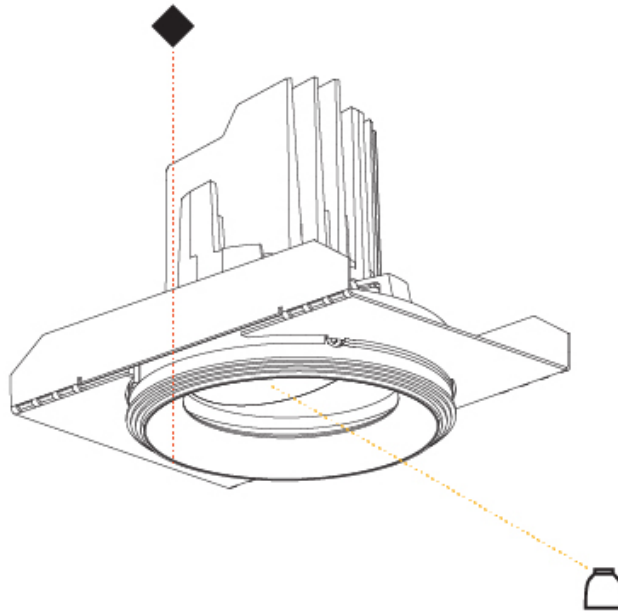

## BIONIQ ROUND SEMI ADJUSTABLE TRIMLESS

A35200-

PROJECT \_\_\_\_\_

TYPE \_\_\_\_\_

SPECIFIER \_\_\_\_\_

QUANTITY \_\_\_\_\_

DATE \_\_\_\_\_

PROJECT	
TYPE	
SPECIFIER	
QUANTITY	
DATE	